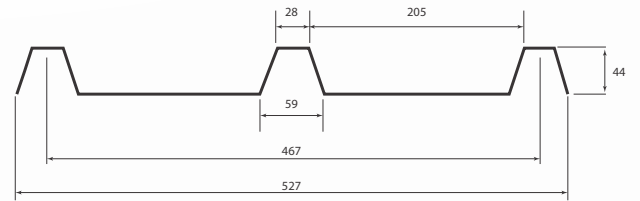

TOPGLASS AUSDEK | NARROW 260

TOPGLASS CORRUGATED | MID 760 / 76.5 PITCH

TOPGLASS DOUBLE RIB | WIDE 916 / 228 PITCH

TOPGLASS 5 RIB | MID 760 / 190 PITCH

TOPGLASS KLIPOK 406 | NARROW 406 / 203 PITCH

TOPGLASS KLIPOK 467 | 467 / 233 PITCH

TOPGLASS QUICKRIB 600 | NARROW 600 / 300 PITCH

TOPGLASS QUICKRIB 900 | WIDE 900 / 300 PITCH

TOPGLASS SPANRIB 544 | NARROW 544 / 272 PITCH

TOPGLASS SPANDEK 700 | MID 700 / 87.5 PITCH

TOPGLASS SPANRIB 820 | WIDE 800 / 273 PITCH