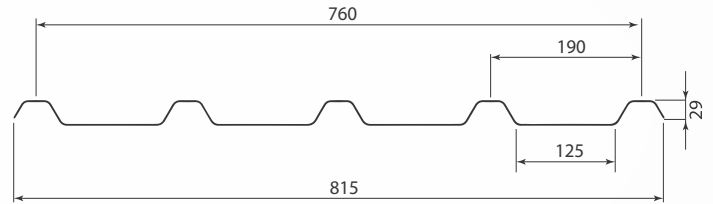

TOPGLASS AUSDEK | NARROW 260

TOPGLASS CORRUGATED | MID 760 / 76.5 PITCH

TOPGLASS DOUBLE RIB | WIDE 916 / 228 PITCH

TOPGLASS 5 RIB | MID 760 / 190 PITCH

TOPGLASS KLIPOK 406 | NARROW 406 / 203 PITCH

TOPGLASS KLIPOK 467 | 467 / 233 PITCH

TOPGLASS KLIPOK 700 | MID 700 / 233 PITCH

TOPGLASS LONGSPAN | MID 700 / 100 PITCH

TOPGLASS LT6 | MID 760 / 127 PITCH

TOPGLASS LT7 | WIDE 890 / 127 PITCH

TOPGLASS MEGA CLAD | WIDE 800 / 267 PITCH

TOPGLASS PRODEK | MID 660 / 217 PITCH

TOPGLASS QUICKRIB 600 | NARROW 600 / 300 PITCH

TOPGLASS QUICKRIB 900 | WIDE 900 / 300 PITCH

TOPGLASS SPANRIB 544 | NARROW 544 / 272 PITCH

TOPGLASS SPANDEK 700 | MID 700 / 87.5 PITCH

TOPGLASS SPANRIB 820 | WIDE 800 / 273 PITCH