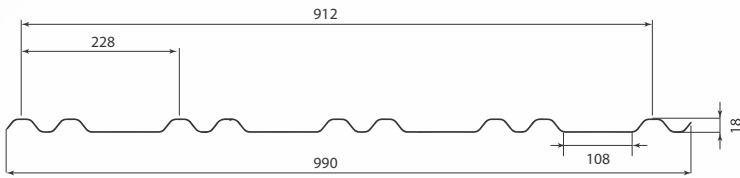

TOPGLASS AUSDEK | NARROW 260

TOPGLASS CORRUGATED | MID 760 / 76.5 PITCH

TOPGLASS DOUBLE RIB | WIDE 916 / 228 PITCH

TOPGLASS 5 RIB | MID 760 / 190 PITCH

TOPGLASS KLIPOK 406 | NARROW 406 / 203 PITCH

TOPGLASS KLIPOK 467 | 467 / 233 PITCH

TOPGLASS QUICKRIB 600 | NARROW 600 / 300 PITCH

TOPGLASS QUICKRIB 900 | WIDE 900 / 300 PITCH

TOPGLASS SPANRIB 544 | NARROW 544 / 272 PITCH

TOPGLASS SPANDEK 700 | MID 700 / 87.5 PITCH

TOPGLASS SPANRIB 820 | WIDE 800 / 273 PITCH