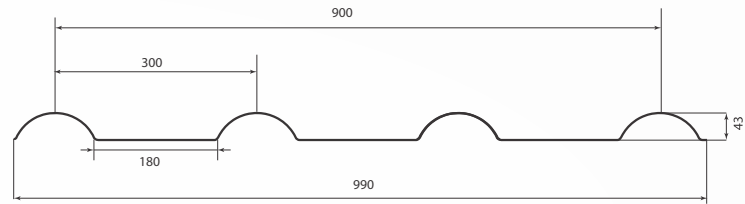

TOPGLASS KLIPOK 700 | MID 700 / 233 PITCH

TOPGLASS LONGSPAN | MID 700 / 100 PITCH

TOPGLASS LT6 | MID 760 / 127 PITCH

TOPGLASS LT7 | WIDE 890 / 127 PITCH

TOPGLASS MEGA CLAD | WIDE 800 / 267 PITCH

TOPGLASS PRODEK | MID 660 / 217 PITCH

TOPGLASS QUICKRIB 600 | NARROW 600 / 300 PITCH

TOPGLASS QUICKRIB 900 | WIDE 900 / 300 PITCH

TOPGLASS SPANRIB 544 | NARROW 544 / 272 PITCH

TOPGLASS SPANDEK 700 | MID 700 / 87.5 PITCH

TOPGLASS SPANRIB 820 | WIDE 800 / 273 PITCH