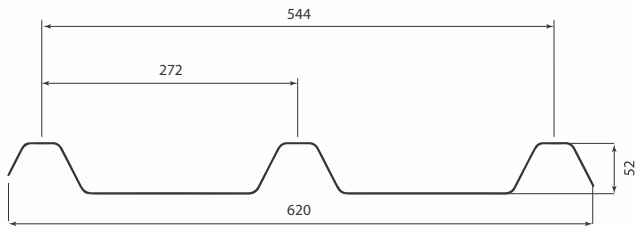

TOPGLASS KLIPOK 700 | MID 700 / 233 PITCH

TOPGLASS LONGSPAN | MID 700 / 100 PITCH

TOPGLASS LT6 | MID 760 / 127 PITCH

TOPGLASS LT7 | WIDE 890 / 127 PITCH

TOPGLASS MEGA CLAD | WIDE 800 / 267 PITCH

TOPGLASS PRODEK | MID 660 / 217 PITCH

TOPGLASS QUICKRIB 600 | NARROW 600 / 300 PITCH

TOPGLASS QUICKRIB 900 | WIDE 900 / 300 PITCH

TOPGLASS SPANRIB 544 | NARROW 544 / 272 PITCH

TOPGLASS SPANDEK 700 | MID 700 / 87.5 PITCH

TOPGLASS SPANRIB 820 | WIDE 800 / 273 PITCH