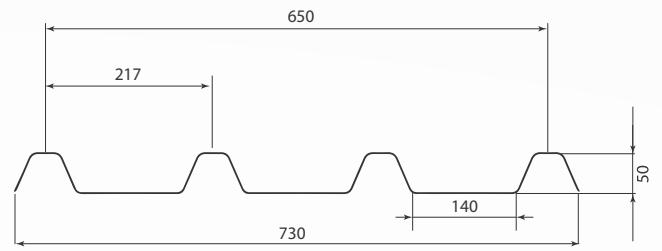

TOPGLASS QUICKRIB 600 | NARROW 600 / 300 PITCH

TOPGLASS QUICKRIB 900 | WIDE 900 / 300 PITCH

TOPGLASS SPANRIB 544 | NARROW 544 / 272 PITCH

TOPGLASS SPANDEK 700 | MID 700 / 87.5 PITCH

TOPGLASS SPANRIB 820 | WIDE 800 / 273 PITCH