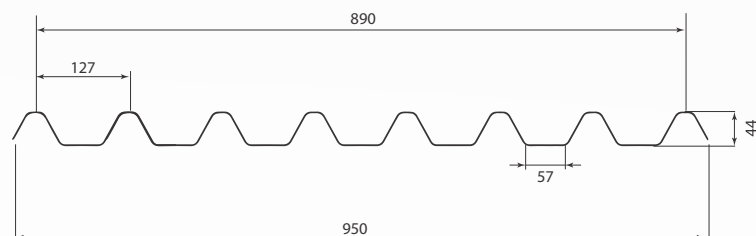

TOPGLASS KLIPOK 700 | MID 700 / 233 PITCH

TOPGLASS LONGSPAN | MID 700 / 100 PITCH

TOPGLASS LT6 | MID 760 / 127 PITCH

TOPGLASS LT7 | WIDE 890 / 127 PITCH

TOPGLASS MEGA CLAD | WIDE 800 / 267 PITCH

TOPGLASS PRODEK | MID 660 / 217 PITCH

TOPGLASS QUICKRIB 600 | NARROW 600 / 300 PITCH

TOPGLASS QUICKRIB 900 | WIDE 900 / 300 PITCH

TOPGLASS SPANRIB 544 | NARROW 544 / 272 PITCH

TOPGLASS SPANDEK 700 | MID 700 / 87.5 PITCH

TOPGLASS SPANRIB 820 | WIDE 800 / 273 PITCH