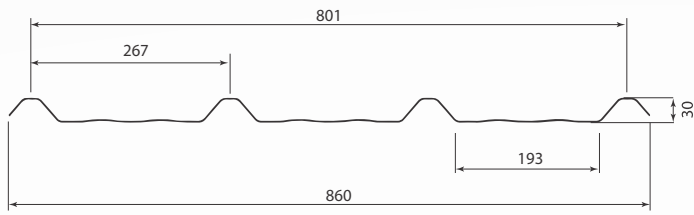

TOPGLASS KLIPOK 700 | MID 700 / 233 PITCH

TOPGLASS LONGSPAN | MID 700 / 100 PITCH

TOPGLASS LT6 | MID 760 / 127 PITCH

TOPGLASS LT7 | WIDE 890 / 127 PITCH

TOPGLASS MEGA CLAD | WIDE 800 / 267 PITCH

TOPGLASS PRODEK | MID 660 / 217 PITCH

TOPGLASS QUICKRIB 600 | NARROW 600 / 300 PITCH

TOPGLASS QUICKRIB 900 | WIDE 900 / 300 PITCH

TOPGLASS SPANRIB 544 | NARROW 544 / 272 PITCH

TOPGLASS SPANDEK 700 | MID 700 / 87.5 PITCH

TOPGLASS SPANRIB 820 | WIDE 800 / 273 PITCH