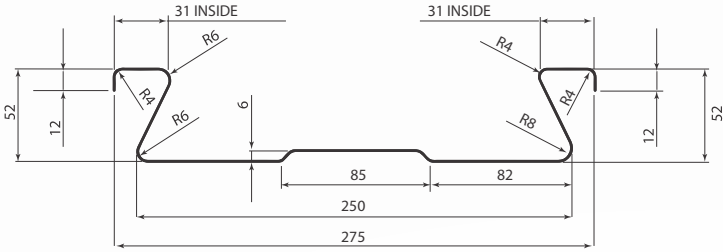

TOPGLASS DOUBLE RIB | WIDE 916 / 228 PITCH

TOPGLASS AUSDEK | NARROW 260