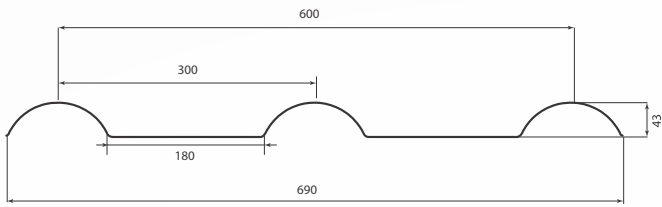

TOPGLASS KLIPOK 700 | MID 700 / 233 PITCH

TOPGLASS LONGSPAN | MID 700 / 100 PITCH

TOPGLASS LT6 | MID 760 / 127 PITCH

TOPGLASS LT7 | WIDE 890 / 127 PITCH

TOPGLASS MEGA CLAD | WIDE 800 / 267 PITCH

TOPGLASS PRODEK | MID 660 / 217 PITCH

TOPGLASS QUICKRIB 600 | NARROW 600 / 300 PITCH

TOPGLASS QUICKRIB 900 | WIDE 900 / 300 PITCH

TOPGLASS SPANRIB 544 | NARROW 544 / 272 PITCH

TOPGLASS SPANDEK 700 | MID 700 / 87.5 PITCH

TOPGLASS SPANRIB 820 | WIDE 800 / 273 PITCH