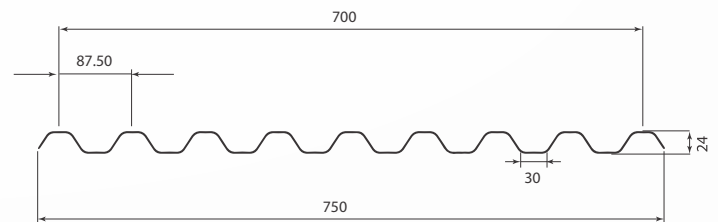

TOPGLASS QUICKRIB 600 | NARROW 600 / 300 PITCH

TOPGLASS QUICKRIB 900 | WIDE 900 / 300 PITCH

TOPGLASS SPANRIB 544 | NARROW 544 / 272 PITCH

TOPGLASS SPANDEK 700 | MID 700 / 87.5 PITCH

TOPGLASS SPANRIB 820 | WIDE 800 / 273 PITCH