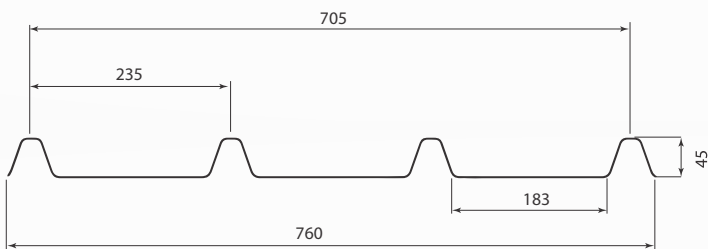

TOPGLASS VRIB | WIDE 960 / 100 PITCH

TOPGLASS SPEEDEK 700 | MID 700 / 235 PITCH