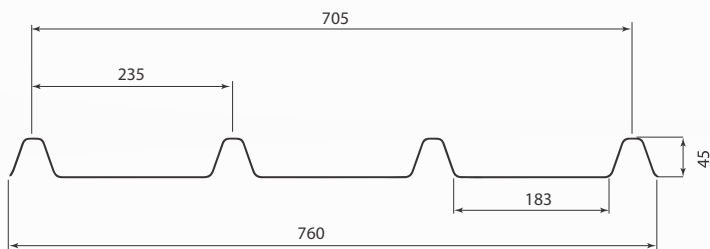

TOPGLASS VRIB | WIDE 960 / 100 PITCH

TOPGLASS SPEEDEK 700 | MID 700 / 235 PITCH