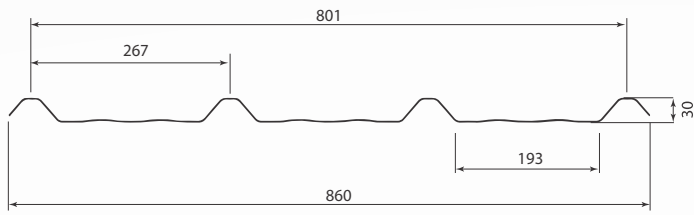

TOPGLASS KLIPOK 700 | MID 700 / 233 PITCH

TOPGLASS LONGSPAN | MID 700 / 100 PITCH

TOPGLASS LT6 | MID 760 / 127 PITCH

TOPGLASS LT7 | WIDE 890 / 127 PITCH

TOPGLASS MEGA CLAD | WIDE 800 / 267 PITCH

TOPGLASS PRODEK | MID 660 / 217 PITCH

TOPGLASS QUICKRIB 600 | NARROW 600 / 300 PITCH

TOPGLASS QUICKRIB 900 | WIDE 900 / 300 PITCH

TOPGLASS SPANRIB 544 | NARROW 544 / 272 PITCH

TOPGLASS SPANDEK 700 | MID 700 / 87.5 PITCH

TOPGLASS SPANRIB 820 | WIDE 800 / 273 PITCH