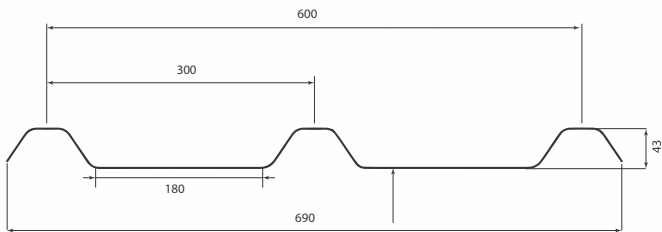

TOPGLASS KLIPOK 700 | MID 700 / 233 PITCH

TOPGLASS LONGSPAN | MID 700 / 100 PITCH

TOPGLASS LT6 | MID 760 / 127 PITCH

TOPGLASS LT7 | WIDE 890 / 127 PITCH

TOPGLASS MEGA CLAD | WIDE 800 / 267 PITCH

TOPGLASS PRODEK | MID 660 / 217 PITCH

TOPGLASS QUICKRIB 600 | NARROW 600 / 300 PITCH

TOPGLASS QUICKRIB 900 | WIDE 900 / 300 PITCH

TOPGLASS SPANRIB 544 | NARROW 544 / 272 PITCH

TOPGLASS SPANDEK 700 | MID 700 / 87.5 PITCH

TOPGLASS SPANRIB 820 | WIDE 800 / 273 PITCH