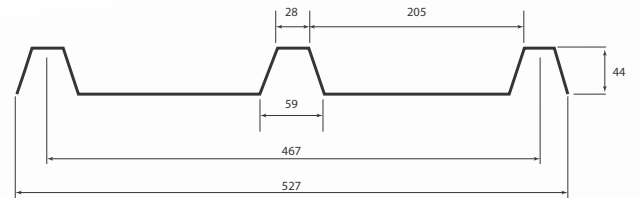

TOPGLASS AUSDEK | NARROW 260

TOPGLASS CORRUGATED | MID 760 / 76.5 PITCH

TOPGLASS DOUBLE RIB | WIDE 916 / 228 PITCH

TOPGLASS 5 RIB | MID 760 / 190 PITCH

TOPGLASS KLIPOK 406 | NARROW 406 / 203 PITCH

TOPGLASS KLIPOK 467 | 467 / 233 PITCH

TOPGLASS QUICKRIB 600 | NARROW 600 / 300 PITCH

TOPGLASS QUICKRIB 900 | WIDE 900 / 300 PITCH

TOPGLASS SPANRIB 544 | NARROW 544 / 272 PITCH

TOPGLASS SPANDEK 700 | MID 700 / 87.5 PITCH

TOPGLASS SPANRIB 820 | WIDE 800 / 273 PITCH