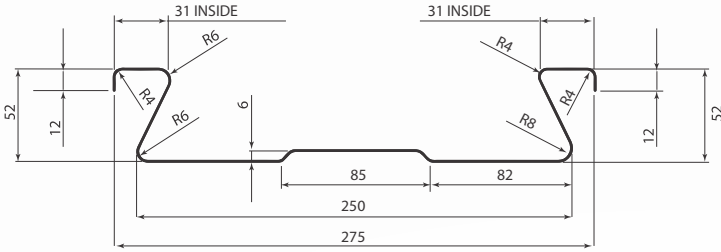

TOPGLASS DOUBLE RIB | WIDE 916 / 228 PITCH

TOPGLASS AUSDEK | NARROW 260