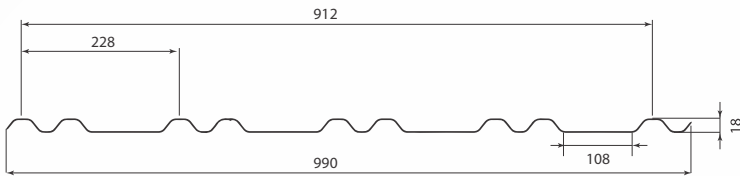

TOPGLASS AUSDEK | NARROW 260

TOPGLASS CORRUGATED | MID 760 / 76.5 PITCH

TOPGLASS DOUBLE RIB | WIDE 916 / 228 PITCH

TOPGLASS 5 RIB | MID 760 / 190 PITCH

TOPGLASS KLIPOK 406 | NARROW 406 / 203 PITCH

TOPGLASS KLIPOK 467 | 467 / 233 PITCH