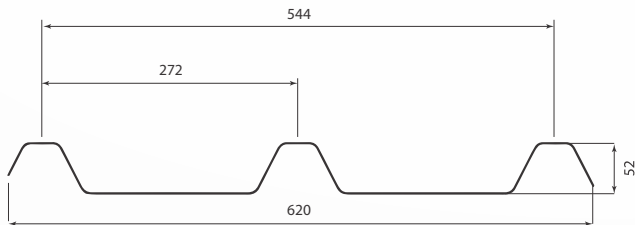

TOPGLASS KLIPOK 700 | MID 700 / 233 PITCH

TOPGLASS LONGSPAN | MID 700 / 100 PITCH

TOPGLASS LT6 | MID 760 / 127 PITCH

TOPGLASS LT7 | WIDE 890 / 127 PITCH

TOPGLASS MEGA CLAD | WIDE 800 / 267 PITCH

TOPGLASS PRODEK | MID 660 / 217 PITCH

TOPGLASS QUICKRIB 600 | NARROW 600 / 300 PITCH

TOPGLASS QUICKRIB 900 | WIDE 900 / 300 PITCH

TOPGLASS SPANRIB 544 | NARROW 544 / 272 PITCH

TOPGLASS SPANDEK 700 | MID 700 / 87.5 PITCH

TOPGLASS SPANRIB 820 | WIDE 800 / 273 PITCH