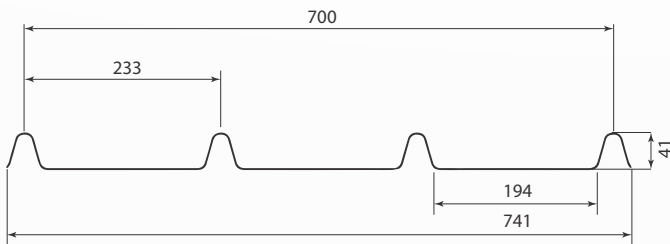

TOPGLASS LT6 | MID 760 / 127 PITCH

TOPGLASS KLIPOK 700 | MID 700 / 233 PITCH