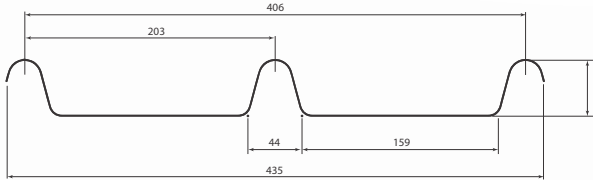

TOPGLASS AUSDEK | NARROW 260

TOPGLASS CORRUGATED | MID 760 / 76.5 PITCH

TOPGLASS DOUBLE RIB | WIDE 916 / 228 PITCH

TOPGLASS 5 RIB | MID 760 / 190 PITCH

TOPGLASS KLIPOK 406 | NARROW 406 / 203 PITCH

TOPGLASS KLIPOK 467 | 467 / 233 PITCH

TOPGLASS KLIPOK 700 | MID 700 / 233 PITCH

TOPGLASS LONGSPAN | MID 700 / 100 PITCH

TOPGLASS LT6 | MID 760 / 127 PITCH

TOPGLASS LT7 | WIDE 890 / 127 PITCH

TOPGLASS MEGA CLAD | WIDE 800 / 267 PITCH

TOPGLASS PRODEK | MID 660 / 217 PITCH

TOPGLASS QUICKRIB 600 | NARROW 600 / 300 PITCH

TOPGLASS QUICKRIB 900 | WIDE 900 / 300 PITCH

TOPGLASS SPANRIB 544 | NARROW 544 / 272 PITCH

TOPGLASS SPANDEK 700 | MID 700 / 87.5 PITCH

TOPGLASS SPANRIB 820 | WIDE 800 / 273 PITCH