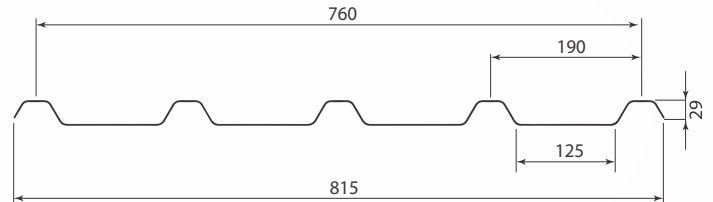

TOPGLASS AUSDEK | NARROW 260

TOPGLASS CORRUGATED | MID 760 / 76.5 PITCH

TOPGLASS DOUBLE RIB | WIDE 916 / 228 PITCH

TOPGLASS 5 RIB | MID 760 / 190 PITCH

TOPGLASS KLIPOK 406 | NARROW 406 / 203 PITCH

TOPGLASS KLIPOK 467 | 467 / 233 PITCH

TOPGLASS KLIPOK 700 | MID 700 / 233 PITCH

TOPGLASS LONGSPAN | MID 700 / 100 PITCH

TOPGLASS LT6 | MID 760 / 127 PITCH

TOPGLASS LT7 | WIDE 890 / 127 PITCH

TOPGLASS MEGA CLAD | WIDE 800 / 267 PITCH

TOPGLASS PRODEK | MID 660 / 217 PITCH

TOPGLASS QUICKRIB 600 | NARROW 600 / 300 PITCH

TOPGLASS QUICKRIB 900 | WIDE 900 / 300 PITCH

TOPGLASS SPANRIB 544 | NARROW 544 / 272 PITCH

TOPGLASS SPANDEK 700 | MID 700 / 87.5 PITCH

TOPGLASS SPANRIB 820 | WIDE 800 / 273 PITCH