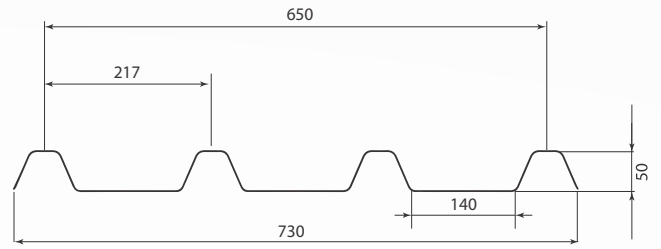

TOPGLASS KLIPOK 700 | MID 700 / 233 PITCH

TOPGLASS LONGSPAN | MID 700 / 100 PITCH

TOPGLASS LT6 | MID 760 / 127 PITCH

TOPGLASS LT7 | WIDE 890 / 127 PITCH

TOPGLASS MEGA CLAD | WIDE 800 / 267 PITCH

TOPGLASS PRODEK | MID 660 / 217 PITCH

TOPGLASS QUICKRIB 600 | NARROW 600 / 300 PITCH

TOPGLASS QUICKRIB 900 | WIDE 900 / 300 PITCH

TOPGLASS SPANRIB 544 | NARROW 544 / 272 PITCH

TOPGLASS SPANDEK 700 | MID 700 / 87.5 PITCH

TOPGLASS SPANRIB 820 | WIDE 800 / 273 PITCH