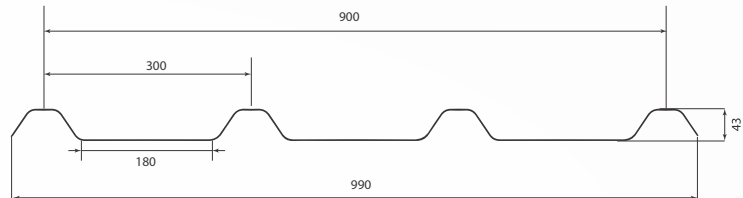

TOPGLASS KLIPOK 700 | MID 700 / 233 PITCH

TOPGLASS LONGSPAN | MID 700 / 100 PITCH

TOPGLASS LT6 | MID 760 / 127 PITCH

TOPGLASS LT7 | WIDE 890 / 127 PITCH

TOPGLASS MEGA CLAD | WIDE 800 / 267 PITCH

TOPGLASS PRODEK | MID 660 / 217 PITCH

TOPGLASS QUICKRIB 600 | NARROW 600 / 300 PITCH

TOPGLASS QUICKRIB 900 | WIDE 900 / 300 PITCH

TOPGLASS SPANRIB 544 | NARROW 544 / 272 PITCH

TOPGLASS SPANDEK 700 | MID 700 / 87.5 PITCH

TOPGLASS SPANRIB 820 | WIDE 800 / 273 PITCH