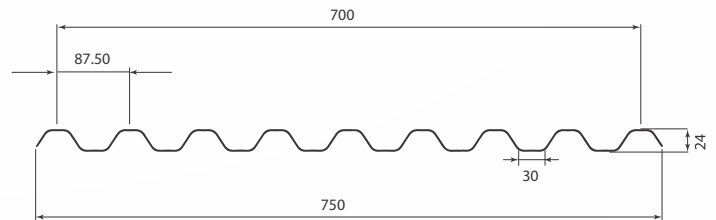

TOPGLASS QUICKRIB 600 | NARROW 600 / 300 PITCH

TOPGLASS QUICKRIB 900 | WIDE 900 / 300 PITCH

TOPGLASS SPANRIB 544 | NARROW 544 / 272 PITCH

TOPGLASS SPANDEK 700 | MID 700 / 87.5 PITCH

TOPGLASS SPANRIB 820 | WIDE 800 / 273 PITCH