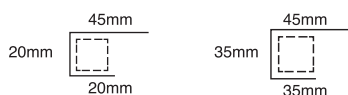

## Eave Infill Strips

Prevent rain, dust and wind entering eaves

LENGTH	PROFILE	COLOUR
920mm	 corrugated	black or white
940mm	 greca	black or white
750mm	 5 - rib	black or white

## Fixings

Timber or Metal

LENGTH	PROFILE	PACK SIZE
50mm	 corrugated	50
	 greca	250
65mm	 5 - rib	500
		50
		250

## Back Channel and Infill

Prevents leaking at walls and fascias

	LENGTH	COLOUR
Back channel (Corrugated and Greca)	3.6m	grey
Back channel (5-Rib)	3.6m	grey
Back channel Infill Strip (Corrugated and Greca)	3.6m	white
Back channel Infill Strip (5-Rib)	3.6m	white