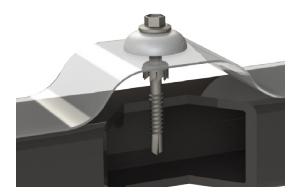

## Eave Infill Strips

Prevent rain, dust and wind entering eaves

LENGTH	PROFILE	COLOUR
920mm	 corrugated	black or white
940mm	 greca	black or white
750mm	 5 - rib	black or white

## Back Channel and Infill

Prevents leaking at walls and fascias

	LENGTH	COLOUR
Back channel (Corrugated and Greca)	3.6m	grey
Back channel (5-Rib)	3.6m	grey
Back channel Infill Strip (Corrugated and Greca)	3.6m	white
Back channel Infill Strip (5-Rib)	3.6m	white