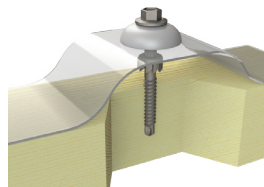

## Eave Infill Strips

Prevent rain, dust and wind entering eaves

LENGTH	PROFILE	COLOUR
920mm	 corrugated	black or white
940mm	 greca	black or white
750mm	 5 - rib	black or white

## Back Channel and Infill

Prevents leaking at walls and fascias

	LENGTH	COLOUR
Back channel (Corrugated and Greca)	3.6m	grey
Back channel (5-Rib)	3.6m	grey
Back channel Infill Strip (Corrugated and Greca)	3.6m	white
Back channel Infill Strip (5-Rib)	3.6m	white