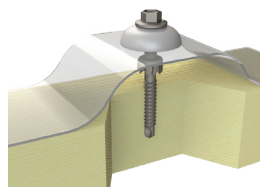

Eave Infill Strips

Prevent rain, dust and wind entering eaves

| LENGTH | PROFILE | COLOUR |
|--------|---|----------------|
| 920mm |  corrugated | black or white |
| 940mm |  greca | black or white |
| 750mm |  5 - rib | black or white |

Fixings

Timber or Metal

| LENGTH | PROFILE | PACK SIZE |
|--------|---|-----------|
| 50mm |  corrugated | 50 |
| |  greca | 250 |
| 65mm |  5 - rib | 50 |
| | | 250 |

Back Channel and Infill

Prevents leaking at walls and fascias