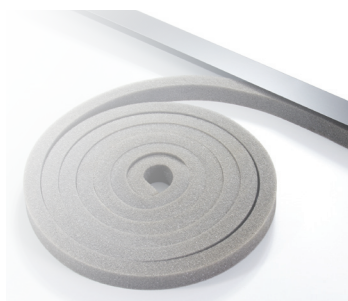

Eave Infill Strips

Prevent rain, dust and wind entering eaves

| LENGTH | PROFILE | COLOUR |
|--------|---|----------------|
| 920mm |  corrugated | black or white |
| 940mm |  greca | black or white |
| 750mm |  5 - rib | black or white |

Fixings

Timber or Metal

| LENGTH | PROFILE | PACK SIZE |
|--------|---|-----------|
| 50mm |  corrugated | 50 |
| |  greca | 250 |
| 65mm |  5 - rib | 50 |
| | | 250 |

Back Channel and Infill

Prevents leaking at walls and fascias

| | LENGTH | COLOUR |
|--|--------|--------|
| Back channel (Corrugated and Greca) | 3.6m | grey |
| Back channel (5-Rib) | 3.6m | grey |
| Back channel Infill Strip (Corrugated and Greca) | 3.6m | white |
| Back channel Infill Strip (5-Rib) | 3.6m | white |