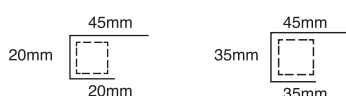

Eave Infill Strips

Prevent rain, dust and wind entering eaves

| LENGTH | PROFILE | COLOUR |
|--------|---|----------------|
| 920mm |  corrugated | black or white |
| 940mm |  greca | black or white |
| 750mm |  5 - rib | black or white |

Fixings

Timber or Metal

| LENGTH | PROFILE | PACK SIZE |
|--------|---|-----------|
| 50mm |  corrugated | 50 |
| |  greca | 250 |
| 65mm |  5 - rib | 50 |
| | | 250 |

Back Channel and Infill

Prevents leaking at walls and fascias

| | LENGTH | COLOUR |
|--|--------|--------|
| Back channel (Corrugated and Greca) | 3.6m | grey |
| Back channel (5-Rib) | 3.6m | grey |
| Back channel Infill Strip (Corrugated and Greca) | 3.6m | white |
| Back channel Infill Strip (5-Rib) | 3.6m | white |