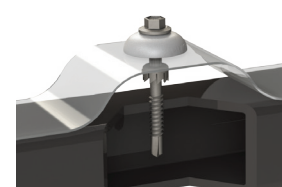

Eave Infill Strips

Prevent rain, dust and wind entering eaves

| LENGTH | PROFILE | COLOUR |
|--------|---|----------------|
| 920mm |  corrugated | black or white |
| 940mm |  greca | black or white |
| 750mm |  5 - rib | black or white |

Fixings

Timber or Metal

| LENGTH | PROFILE | PACK SIZE |
|--------|---|-----------|
| 50mm |  corrugated | 50 |
| |  greca | 250 |
| 65mm |  5 - rib | 50 |
| | | 250 |

Back Channel and Infill

Prevents leaking at walls and fascias